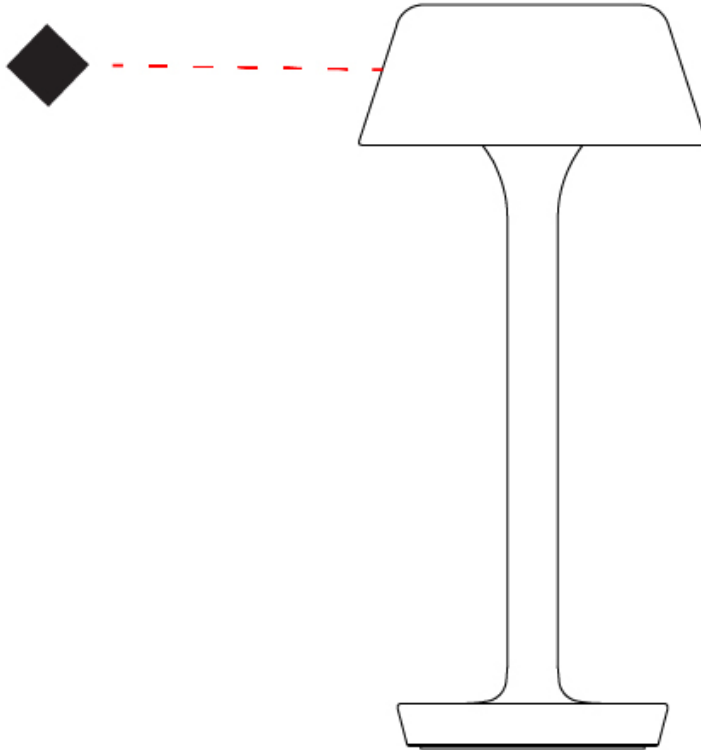

FIREFLY PORTABLE

E84377R9-

PROJECT

TYPE

SPECIFIER

QUANTITY

DATE

E