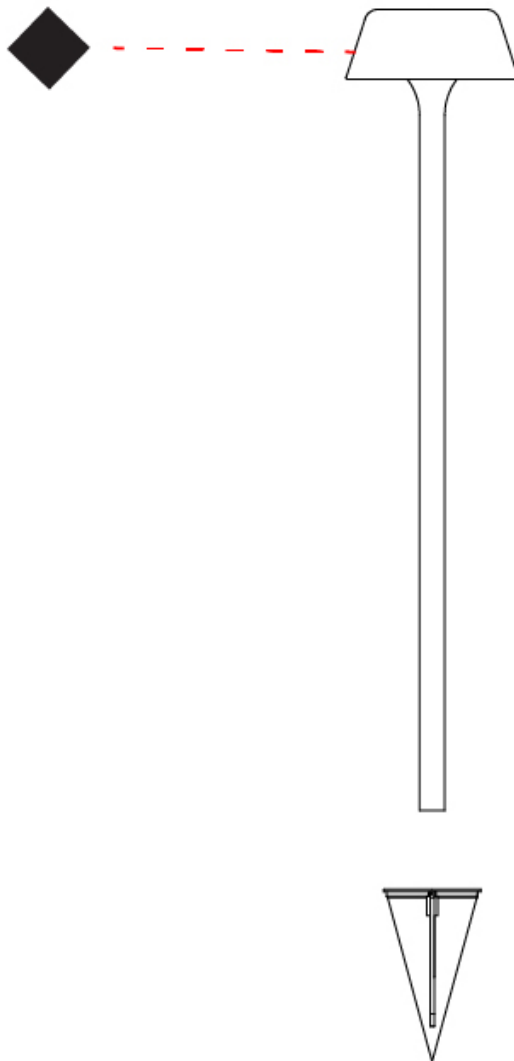

FIREFLY POST

E84374R9-

PROJECT _____

TYPE _____

SPECIFIER _____

QUANTITY _____

DATE _____