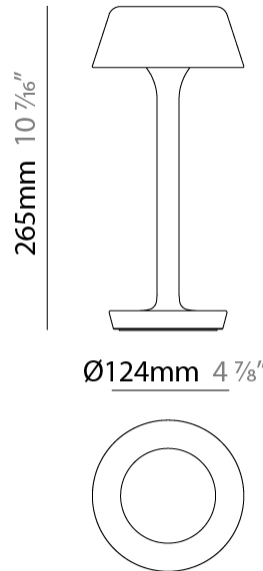

FIREFLY PORTABLE

E84377R9-

base number Finish
Options

PROJECT
TYPE
SPECIFIER
QUANTITY
DATE

1. To build a product code in our configurator select the specify button on the base model # product page
2. To build a manual product code on this datasheet choose from the options listed below in blue font and add the suffix to the base model #

GENERAL

Series: Firefly
Brand: Panzeri
Division: Exterior
Mounting Type: Portable
Mounting Location: Table
Subcategory: Battery Operated

PHYSICAL

Shape: Round
Diameter (mm): 124
Diameter (in): 4 7/8
Height (mm): 265
Height (in): 10 7/16
Light Distribution: Direct
Weight (kg): 1.0550
Weight (lbs): 2.321
Screws: A4 stainless steel
Diffuser: Opal - Acrylic
Gasket: Silicone
Fixture Finish: [CHA](#) / [BRZ](#) / [MBK](#)
Fixture Material: Aluminum Die Cast

ELECTRICAL

Lamp Type: LED
Input Wattage (W): 2
Dimming: 5-Step Touch Dimming
Driver Included: 5Vdc (LI-Po rechargeable) battery operated - charger with USB-C connector and adapter plug (supplied)
Input Voltage (V): 120
Output Voltage (V): 5

LED

Number of LEDs: 1
Color Temperature (°K): 2700
Max. Delivered Lumen (lm): 134
Nominal Lumen (lm): 273
CRI: >90 CRI
Efficiency (%): 49.09
Efficacy (lm/w): 80.5
Lamp Life (hrs): 70000

OPTICAL

RATINGS AND CERTIFICATIONS

Certified By: Certified for North American Standards
IP rating: IP65